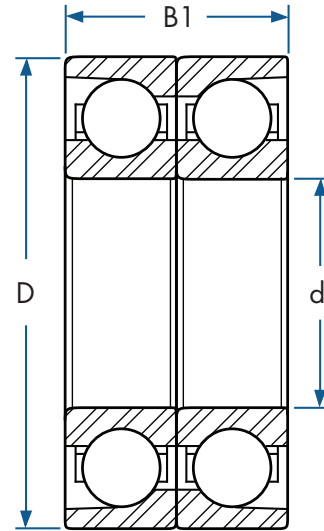

## 7200 Series – Spindle Bearings Pairs

BACK TO BACK

FACE TO FACE

TANDEM

| Bearing Size  | Dimensions (mm) |     |    | Duplex Load Rating (lbs) |        | Duplex Limiting Speeds (RPM) |        |
|---------------|-----------------|-----|----|--------------------------|--------|------------------------------|--------|
|               |                 |     |    | Dynamic                  | Static | Grease                       | Oil    |
|               | d               | D   | B  | Cr                       | Cor    |                              |        |
| 7204 CTBP4DUL | 20              | 47  | 28 | 5,644                    | 4,002  | 25,600                       | 38,400 |
| 7205 CTBP4DUL | 25              | 52  | 30 | 6,373                    | 4,990  | 22,400                       | 34,400 |
| 7206 CTBP4DUL | 30              | 62  | 32 | 8,850                    | 7,148  | 19,200                       | 30,400 |
| 7207 CTBP4DUL | 35              | 72  | 34 | 11,690                   | 9,756  | 16,000                       | 27,200 |
| 7208 CTBP4DUL | 40              | 80  | 36 | 13,256                   | 11,330 | 14,400                       | 24,000 |
| 7209 CTBP4DUL | 45              | 85  | 38 | 15,623                   | 13,938 | 13,600                       | 22,400 |
| 7210 CTBP4DUL | 50              | 90  | 40 | 16,352                   | 15,286 | 12,800                       | 20,800 |
| 7211 CTBP4DUL | 55              | 100 | 42 | 20,211                   | 19,242 | 11,200                       | 17,600 |
| 7212 CTBP4DUL | 60              | 110 | 44 | 24,400                   | 23,604 | 10,400                       | 16,000 |
| 7213 CTBP4DUL | 65              | 120 | 46 | 25,384                   | 25,896 | 9,600                        | 15,200 |
| 7214 CTBP4DUL | 70              | 125 | 48 | 26,549                   | 26,752 | 8,800                        | 14,400 |
| 7215 CTBP4DUL | 75              | 130 | 50 | 27,640                   | 28,916 | 8,800                        | 14,400 |
| 7216 CTBP4DUL | 80              | 140 | 52 | 31,209                   | 33,990 | 8,000                        | 13,600 |
| 7217 CTBP4DUL | 85              | 150 | 56 | 35,143                   | 37,812 | 7,200                        | 12,000 |
| 7218 CTBP4DUL | 90              | 160 | 60 | 40,643                   | 44,150 | 6,800                        | 11,200 |
| 7219 CTBP4DUL | 95              | 170 | 64 | 46,389                   | 50,984 | 6,400                        | 10,400 |
| 7220 CTBP4DUL | 100             | 180 | 68 | 52,660                   | 58,358 | 6,000                        | 9,600  |
| 7221 CTBP4DUL | 105             | 190 | 72 | 59,179                   | 66,226 | 5,600                        | 8,800  |
| 7222 CTBP4DUL | 110             | 200 | 76 | 64,460                   | 74,588 | 5,360                        | 8,000  |
| 7224 CTBP4DUL | 120             | 215 | 80 | 72,252                   | 86,414 | 4,800                        | 7,200  |